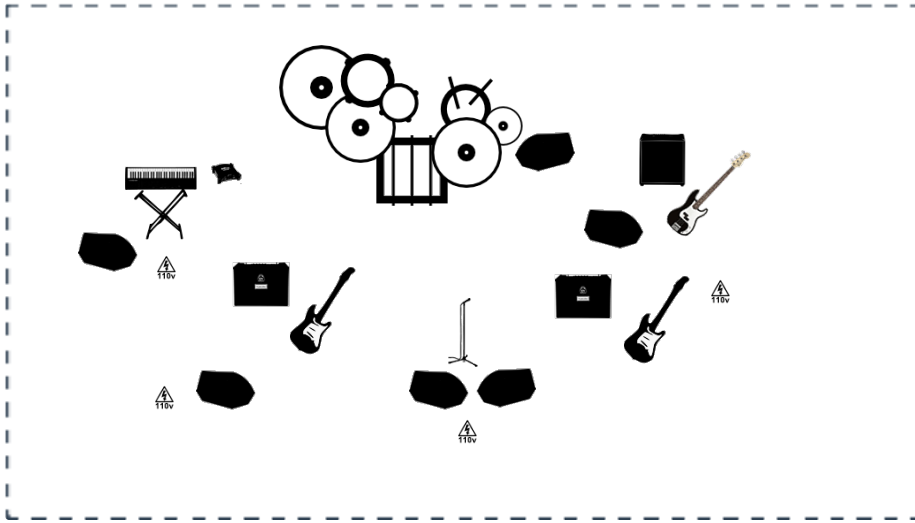

# 5 Piece Band

## Channels List

	Instrument	Microphone	Effects (optional)	Comments
1	Amplifier (small)	Shure SM57		
2	Amplifier (small)	Shure SM57		
3	Electric guitar	Shure SM57		
4	Electric guitar	Shure SM57		
5	Amplifier (Bass)	Shure Beta52		
6	Bass	DI - Línea		
7	Keys	Shure SM57		
8	Vocals	Shure SM58		
9	Snare Drum	Shure SM57		
10	Bass Drum	Shure Beta52		
11	Ride	AKG C414		
12	Crash	AKG C414		
13	Hi-hat	Shure SM57		
14	Crash	AKG C414		
15	Floor tom	Shure SM57		
16	Tom	Sennheiser E604		